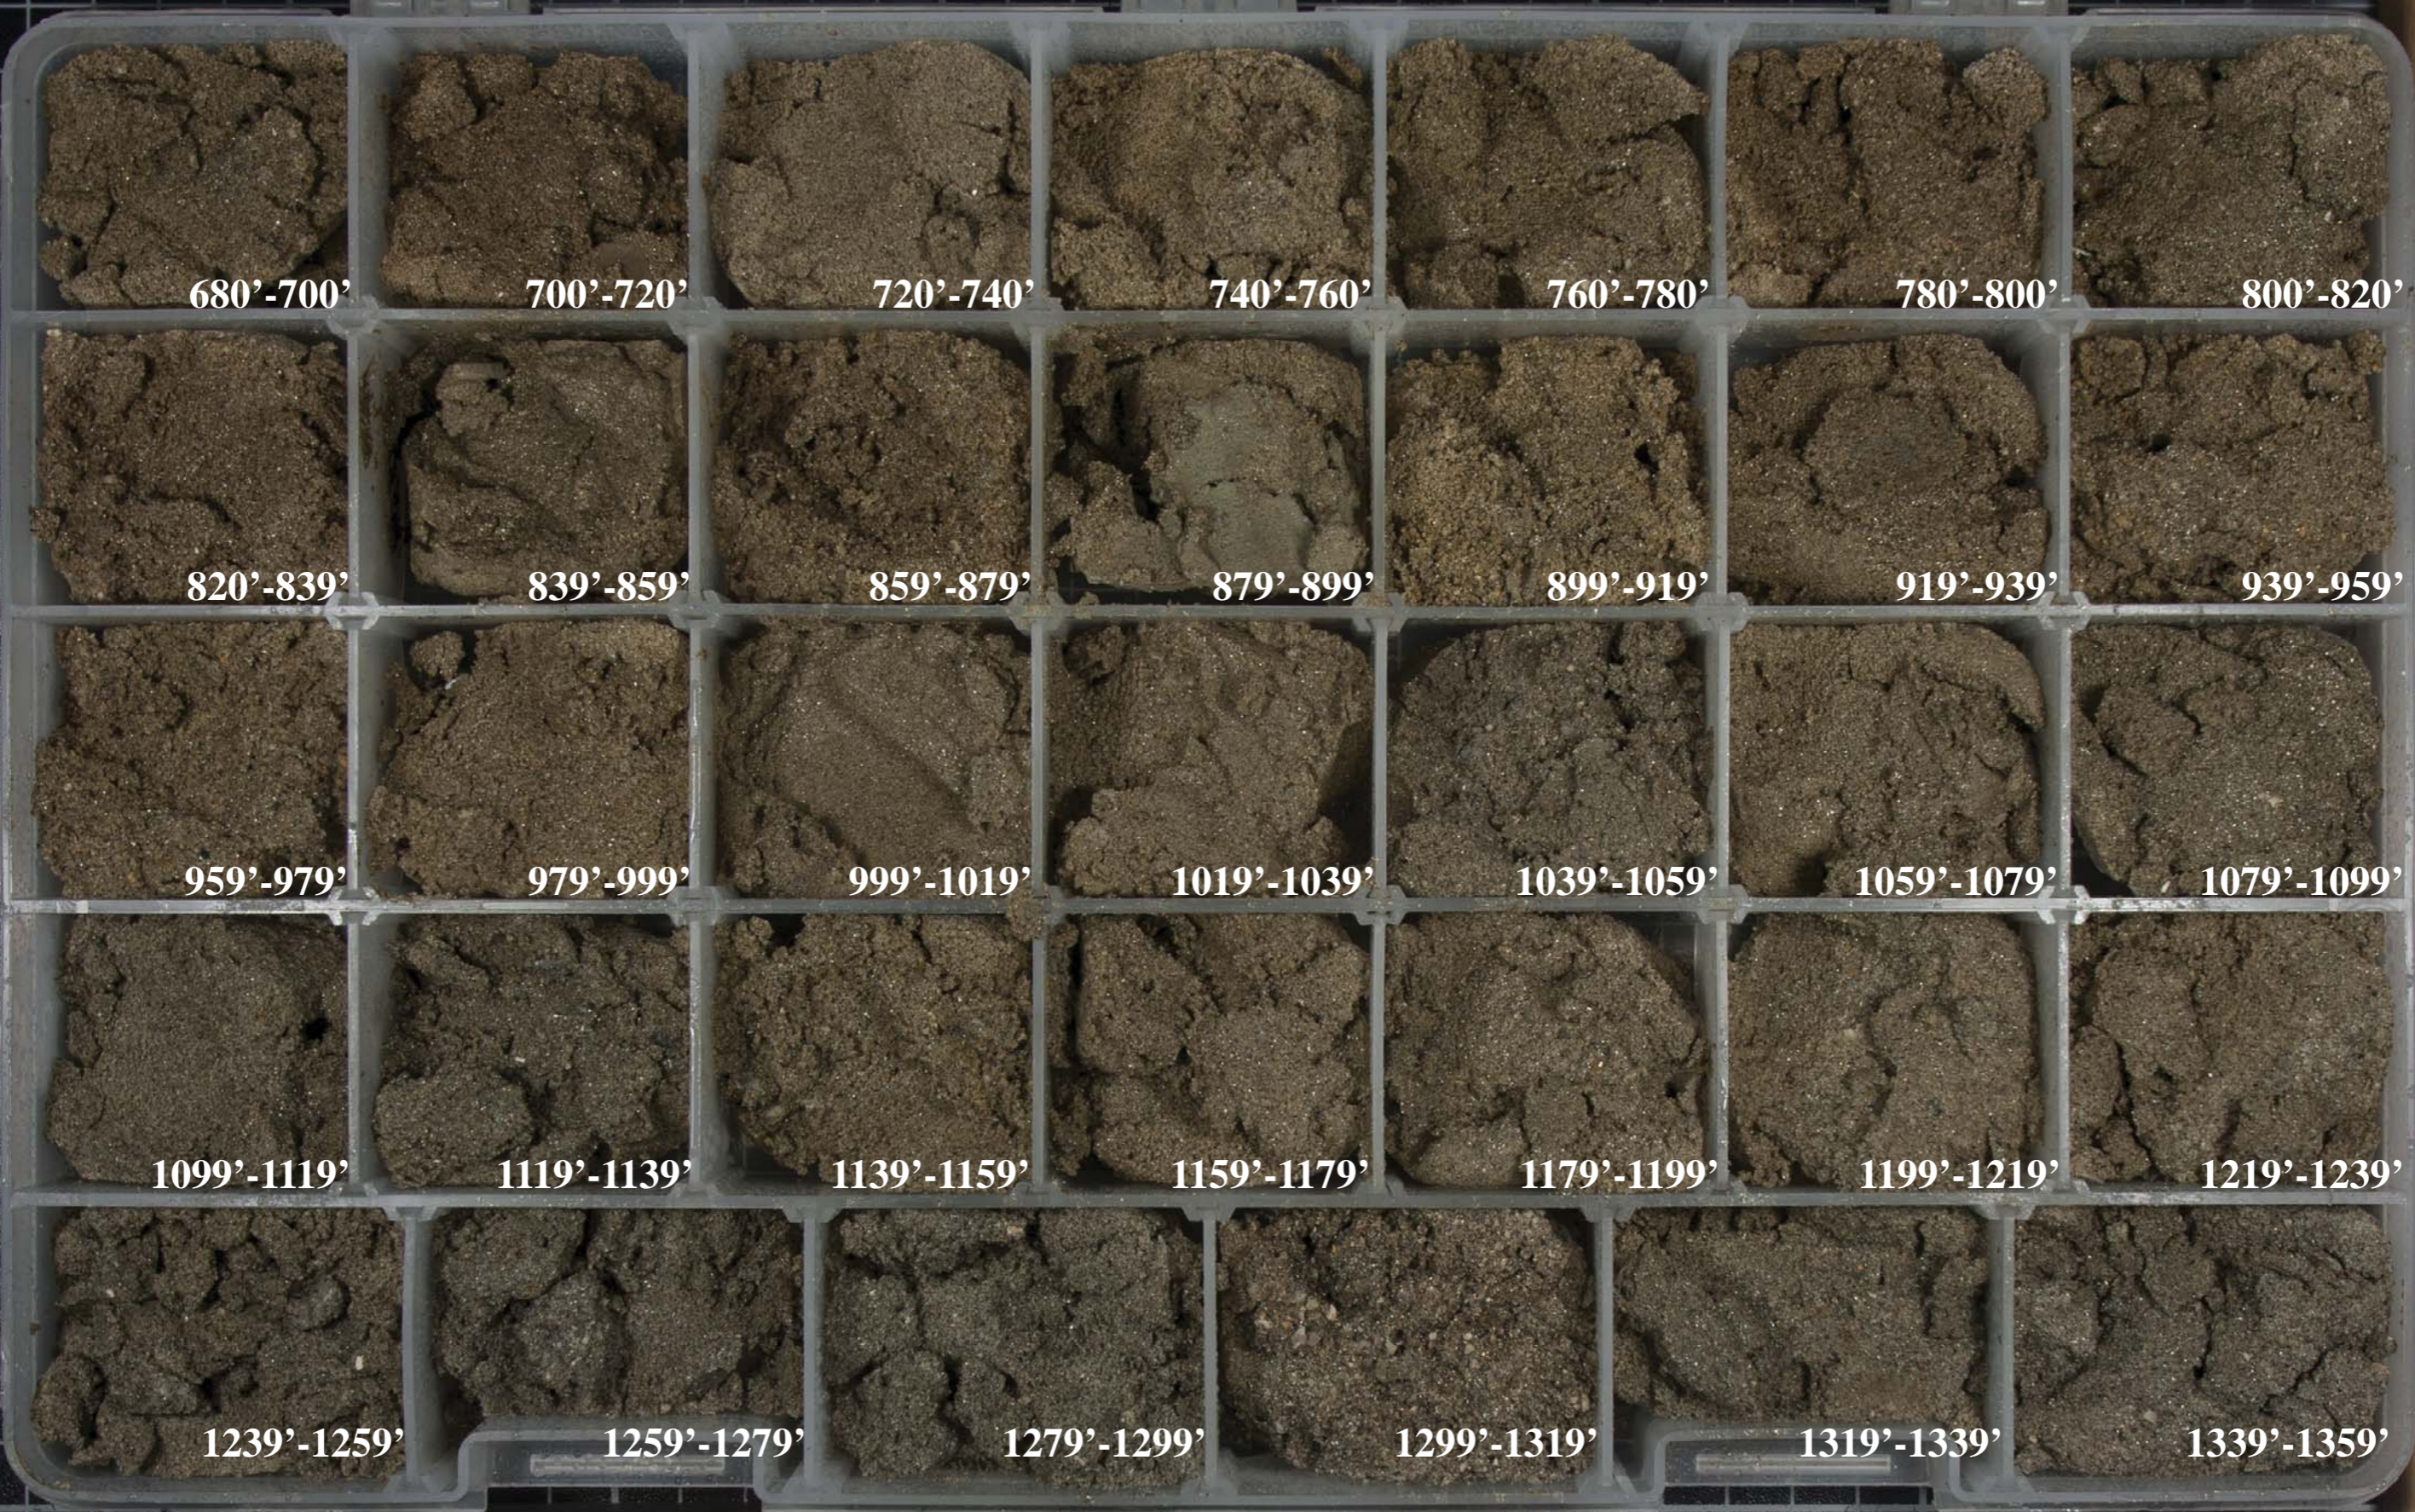

480'-500'

500'-520'

520'-540'

540'-560'

560'-580'

580'-600'

600'-620'

620'-640'

640'-660'

660'-680'

San Diego Naval Base (SDNB) Sieve
017S002W20F001-5S
Box 1 of 3 Depth 0 ft - 680 ft

680'-700'

700'-720'

720'-740'

740'-760'

760'-780'